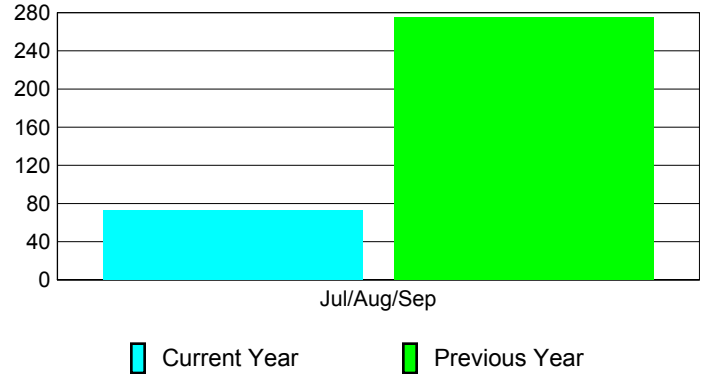

Membership Results
2010-2011

Membership
2009-2010

Month	Net Memb Goal	Actual New Memb	Actual Dropped Memb	Gain/Loss of Memb	Gain/Loss of Memb
Jul/Aug/Sep	0	213	-140	73	275
Totals	0	213	-140	73	275

Membership Results 2010-2011

Goal, New, Dropped, Gain/Loss

Comparison of Membership Gain/Loss

Current Year Compared to the Previous Year

Gender Comparison 2010-2011

Jul/Aug/Sep

■ Male ■ Female