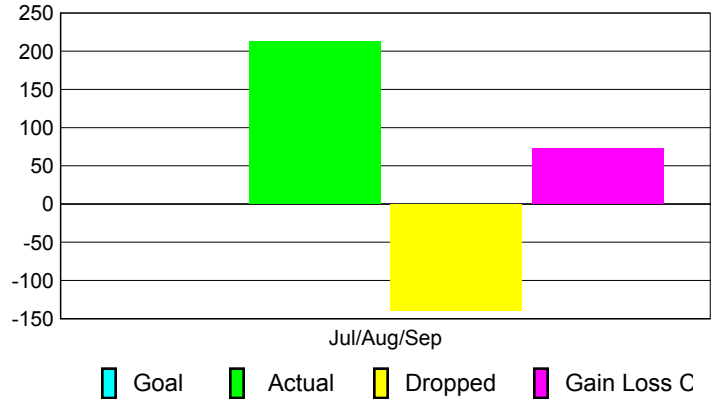

Membership Results 2010-2011

Goal, New, Dropped, Gain/Loss

Comparison of Membership Gain/Loss

Current Year Compared to the Previous Year